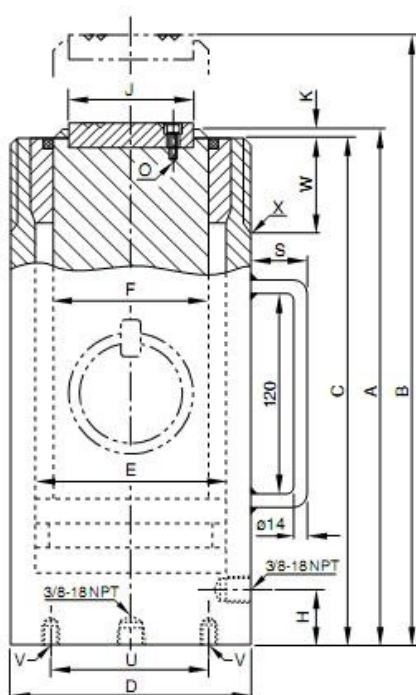

Siłowniki od YS 50,0/50 do YS 100,0/200

Wymiary

Wymiary	A	B	C	D	E	F	H	J	K	O	S	U	V	W	X	Z
Typ	mm	mm	mm	mm	mm	mm	mm	mm	mm	mm	mm	mm	mm	mm	mm	°
YS-50/50	170,0	220,0	165,0	125,0	95,0	85,0	29,0	70,0	5,0	4 x M8	-	95,0	4 x M12	50,0	M125 x 2	-
YS-50/100	220,0	320,0	215,0	125,0	95,0	85,0	29,0	70,0	5,0	4 x M8	51,0	95,0	4 x M12	50,0	M125 x 2	-
YS-50/160	285,0	445,0	280,0	125,0	95,0	85,0	29,0	70,0	5,0	4 x M8	51,0	95,0	4 x M12	50,0	M125 x 2	-
YS-50/320	460,0	780,0	455,0	125,0	95,0	85,0	29,0	70,0	5,0	4 x M8	24,0	95,0	4 x M12	50,0	M125 x 2	-
YS-70/150	285,0	435,0	280,0	146,0	112,0	95,0	30,0	80,0	5,0	4 x M8	24,0	110,0	4 x M12	60,0	M146 x 3	-
YS-70/330	490,0	820,0	485,0	146,0	112,0	95,0	30,0	80,0	5,0	4 x M8	24,0	110,0	4 x M12	60,0	M146 x 3	-
YS-100/100	275,0	375,0	270,0	180,0	135,0	115,0	60,0	100,0	5,0	4 x M10	24,0	145,0	4 x M12	70,0	M180 x 3	-
YS-100/200	375,0	575,0	370,0	180,0	135,0	115,0	60,0	100,0	5,0	4 x M10	24,0	145,0	4 x M12	70,0	M180 x 3	-